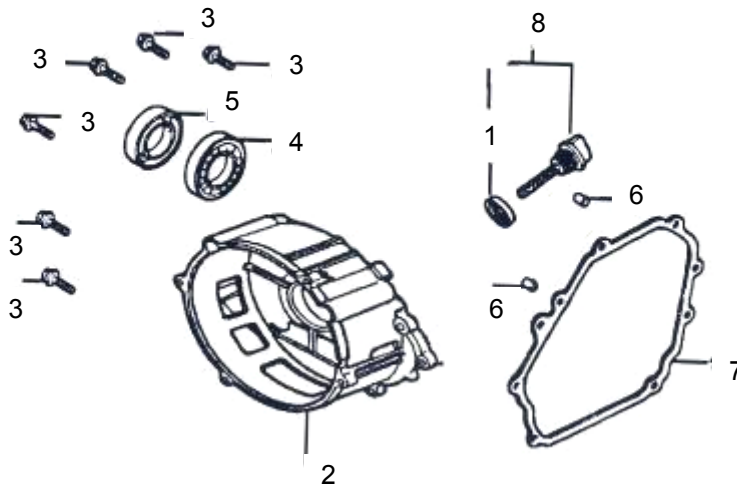

CRANKCASE COVER ASSEMBLY

NUMBER	PART NUMBER	DESCRIPTION	QTY
1	15600-168-00	CAP ASSY,OIL FILLER	1
2	11300-168-00	COVER ASSY.,CRANK CASE	1
3	95701-08032-00	BOLT,FLANGE 8X32	6
4	96100-168-00	BEARING BALL RADIAL 6205	1
5	91202-168-00	OIL SEAL 25X41.25X6	1
6	94301-08014-00	DOWEL,PIN,8X14	2
7	11381-168-00	PKG,CASE COVER	1
8	15625-168-00	PKG,OIL FILLER CAP	1