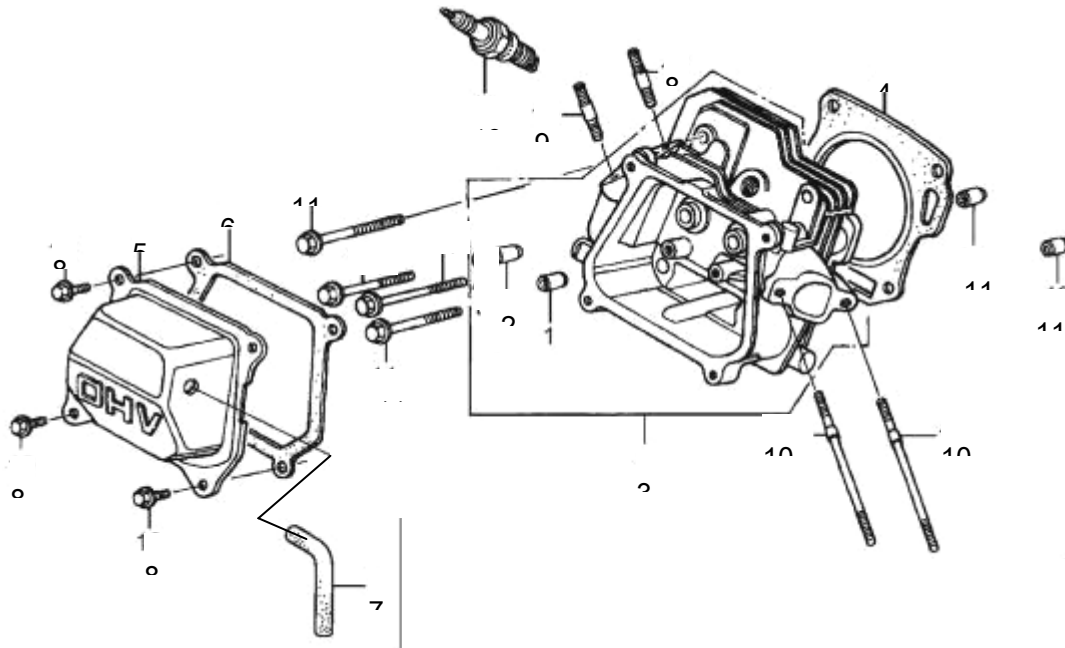

CRANKCASE

NUMBER	PART NUMBER	DESCRIPTION	QTY
1	12000-170-00	CRANKCASE	1
2	16506-170-00	GOVERNOR ASSY	1
3	16541-168-00	SHAFT,GOVERNOR ARM	1
4	94251-08000-00	PIN,LOCK,8MM	1
5	94101-168-00	WASHER,PLAIN	1
6	15510-168-00	SWITCH ASSY,OIL LEVEL	1
7	95701-06016-00	BOLT,FLANGE,6X16	2
8	96100-168-00	BEARING BALL RADIAL 6205	1
9	95701-10015-00	BOLT,PLUG,DRAIN 10×15	2
10	90601-10200-00	WASHER,PLUG DRAIN 10.2MM	2
11	91201-168-00	OIL SEAL 25X41.25X6	1

PUSH ROD & VALVE ROCKER

NUMBER	PART NUMBER	DESCRIPTION	QTY
1	12209-168-00	SEAL,VALVE STEM	1
2	14100-168-00	CAM SHAFT ASSY	1
3	14410-168-00	ROD,PUSH	2
4	14431-168-00	ARM,VALVE ROCKER	2
5	14441-168-00	LIFTER VALVE 8×35	1
6	90206-168-00	NUT,PIVOT ADJUSTING	2
7	14568-168-00	SPG,WEIGHT RETURN	1
8	14711-168-00	VALVE,INLET	1
9	14721-168-00	VALVE,EXHAUST	1
10	14751-168-00	SPRING,VALVE	2
11	14771-168-00	RETAINER,IN.VALVE SPRING	1
12	14773-168-00	RETAINER,EXH VALVE SPRING	1
13	14781-168-00	ROTATOR,VALVE	1
14	50142-168-00	LIMIT POSITION PANEL	1
15	90012-168-00	BOLT PIVOT	2
16	90012-168-00	BOLT PIVOT	2

CYLINDER HEAD & CYLINDER HEAD COVER ASSEMBLY

NUMBER	PART NUMBER	DESCRIPTION	QTY
1	12204-168-00	GUIDE.IN,VALVE	1
2	12205-168-00	GUIDE ,EXH VALVE	1
3	12210-168-00	HEAK ASSY CYLN	1
4	12251-170-00	GASKET,CYLINDER HEAD	1
5	12310-168-00	COVER COMP,HEAD(BLACK)	1
6	12391-168-00	PKG,HEAD COVER	1
7	15721-168-00	TUBE,BREATHER(ARC)	1
8	95701-06012-00	BOLT,FLANGE,6X12	4
9	90047-08035-00	BOLT,STUD 8X35	2
10	90043-06090-00	BOLT, STUD. 6X90	2
11	94301-10016-00	DOWEL,PIN,10X16	2
12	95701-08060-00	BOLT,FLANGE 8X60	4
13	98097-168-00	SPARK PLUG F6TC	1