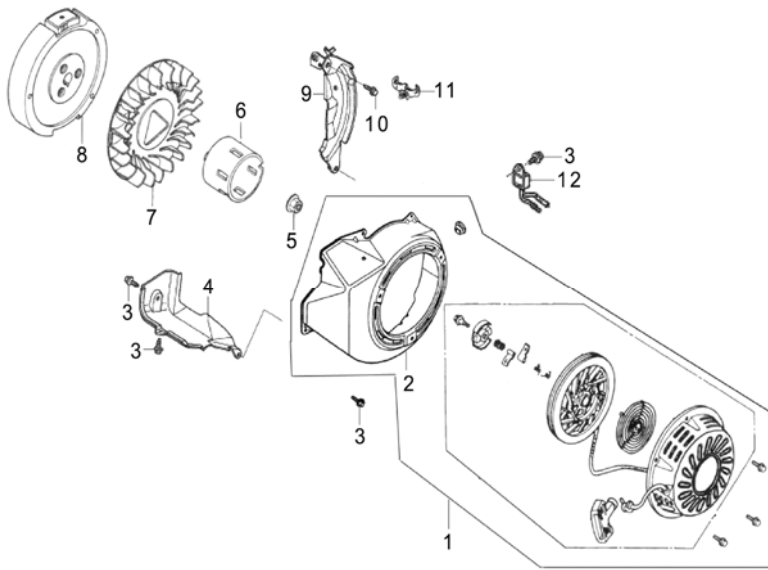

FLYWHEEL & RECOIL STARTER

NUMBER	PART NUMBER	DESCRIPTION	QTY
1	28400-168-00	STARTER ASSY,RECOIL	1
2	19610-168-00	COVER COMP.,FAN	1
3	95701-06012-00	BOLT,FLANGE 6X12	8
4	19630-168-00	LEAD WIND COVER	1
5	90201-878-003	NUT, SPECIAL, 14MM	1
6	28451-168-00	STARTING CUP	1
7	19511-168-00	FAN,COOLING	1
8	31110-168-00	FLYWHEEL COMP	1
9	19611-168-00	PLATE,COMP,SIDE	1
10	95701-06020-00	BOLT,FLANGE 6X20	1
11	19613-168-00	CLAMP, CORD	1
12	15520-168-00	ALERT UNIT,OIL	1