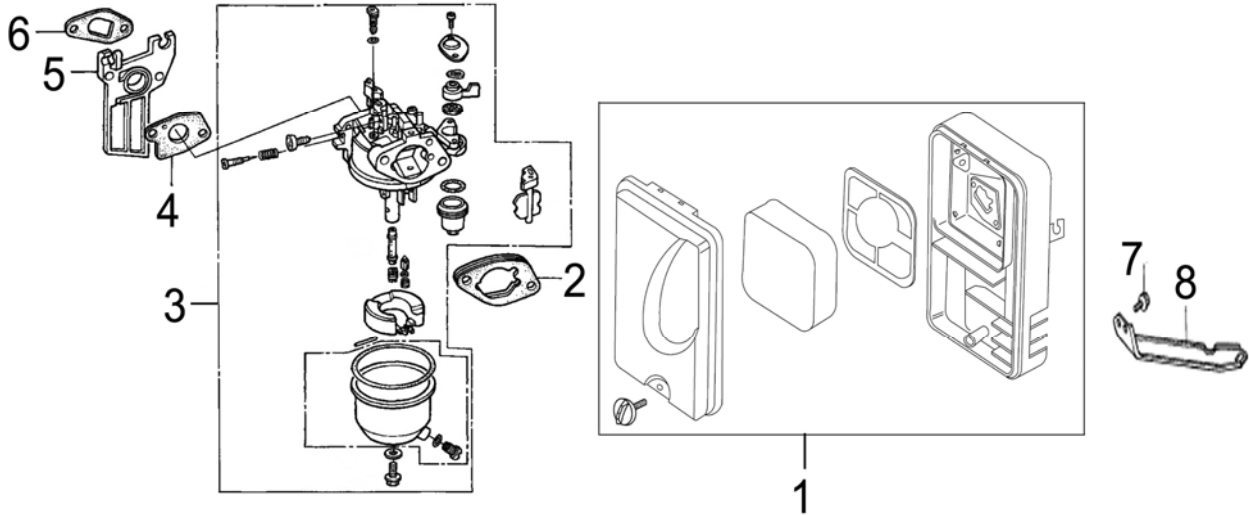

CARBURETOR ASSEMBLY & AIR CLEANER ASSEMBLY

NUMBER	PART NUMBER	DESCRIPTION	QTY
1	17250-168-00	AIR/C	1
2	16269-170-00	PKG,AIR/C	1
3	16100-168-00	CARBURETOR ASSY	1
4	16221-170-00	PKG,CARB	
5	16211-168-00	INSULATOR,CARB COMP	1
6	16212-170-00	GASKET,INLET	1
7	95701-06012-00	BOLT,FLANGE 6X12	1
8	17239-168-00	STAY,AIR/C