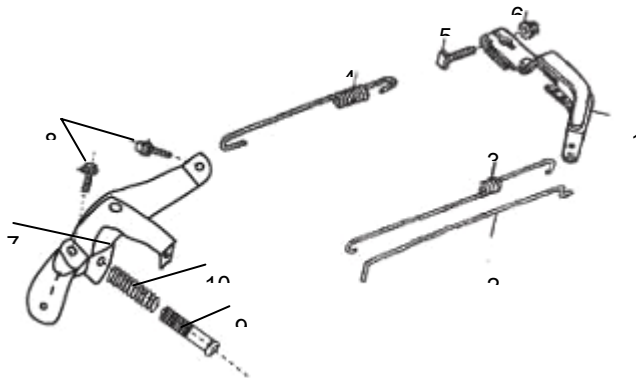

CRANKSHAFT, PISTON & TIE-ROD

NUMBER	PART NUMBER	DESCRIPTION	QTY
1	13011-170-00	PISTON RING (A)	1
2	13012-170-00	PISTON RING (B)	1
3	13014-170-00	SIDE RING	2
4	13013-170-00	WAVE RING	1
5	13010-170-00	RING SET,PISTON (STD)	1
6	90551-168-00	CLIP PISTON PIN	2
7	13101-170-00	PIN,PISTON	1
8	13111-168-00	PIN,PISTON	1
9	13200-168-00	CONN ROD ASSY	1
10	90001-07032-00	BOLT,CONN.ROD 7×32	2
11	13202-168-00	TIE-ROD COVER	1
12	13201-168-00	TIE-ROD	1
13	90741-168-00	WOODRUFF KEY 5×5×33	1
14	23460-168-00	DRIVE GEAR	1
15	23470-168-00	TIMING DRIVING GEAR	1
16	13310-168-00	CRANK SHAFT COMP	1

FLYWHEEL & RECOIL STARTER

NUMBER	PART NUMBER	DESCRIPTION	QTY
1	28400-168-00	STARTER ASSY,RECOIL	1
2	19610-168-00	COVER COMP.,FAN	1
3	95701-06012-00	BOLT,FLANGE 6X12	8
4	19630-168-00	LEAD WIND COVER	1
5	90201-878-003	NUT, SPECIAL, 14MM	1
6	28451-168-00	STARTING CUP	1
7	19511-168-00	FAN,COOLING	1
8	31110-168-00	FLYWHEEL COMP	1
9	19611-168-00	PLATE,COMP,SIDE	1
10	95701-06020-00	BOLT,FLANGE 6X20	1
11	19613-168-00	CLAMP, CORD	1
12	15520-168-00	ALERT UNIT,OIL	1

IGNITION COIL

NUMBER	PART NUMBER	DESCRIPTION	QTY
1	90121-06025-00	BOLT,FLANGE 6X25	2
2	30515-168-00	IG COIL ASSY	1
3	36101-168-00	CORD, STOP SWITCH	1
4	30700-168-00	CAP ASSY,NOISE SUPPRESSOR	1

REGULATING CONTROL SYSTEM

NUMBER	PART NUMBER	DESCRIPTION	QTY
1	16551-168-00	ARM,GOVERNOR	1
2	16555-168-00	ROD,GOVERNOR	1
3	16584-168-00	SPRING,CONTL ADJ	1
4	16562-168-00	SPRING THROTTLE RETURN	1
5	72880-06021-00	BOLT,GOV.ARM(T) 6x21	1
6	94050-06000-00	NUT,FLANGE 6MM	1
7	16580-168-00	BASE COMP,CONTROL	1
8	95701-06012-00	BOLT,FLANGE,6X12	2
9	93500-05035-00	SCREW,PAN 5x35	1
10	16561-168-00	SPRING GOVERNOR	1